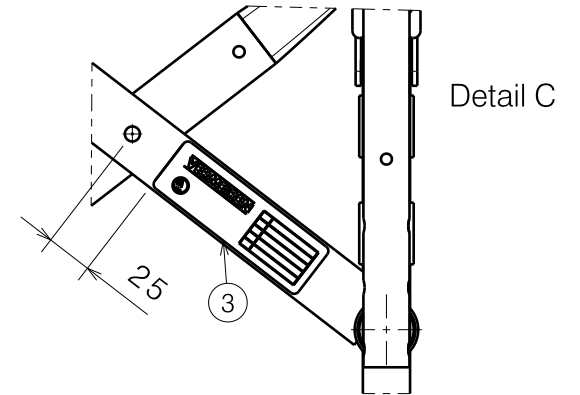

Isometric view
Scale: 3:20

Detail A

No.	Title	Art.nr.	Sticker	Number
1	Sticker Vermeiren 85x15	T001051		2
2	Sticker taxi hooks	T001076		4
3	Sticker serial number	T001097		1
4	Sticker name Eclips X4	T001038		2

STICKER CONFIGURATION ECLIPS X4 KIDS

Plan Number

E000732/C

Scale: 3:20

Drafted

Verified

Confirmed

Date