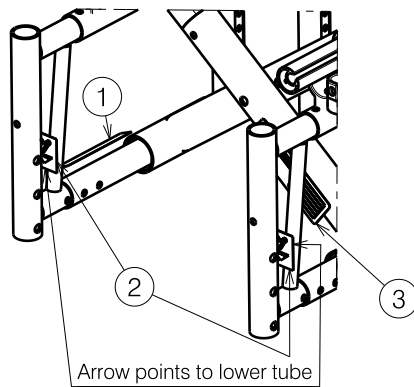

Isometric view
Scale: 3:20

Detail A

No.	Title	Art.nr.	Sticker	Number
1	Sticker Vermeiren 85x15	T001051		2
2	Sticker taxi hooks	T001076		4
3	Sticker serial number	T001097		1
4	Sticker name Eclips X4	T001038		2

STICKER CONFIGURATION ECLIPS X4 KIDS

Plan Number

E000732/C

Scale: 3:20

Drafted

Verified

Confirmed

Date