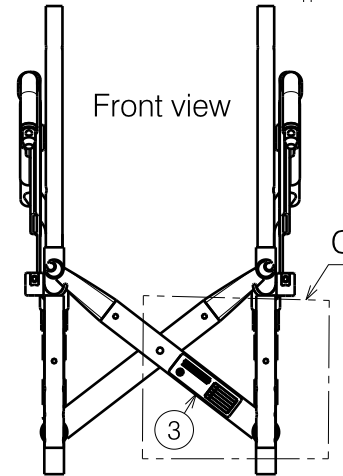

Isometric view
Scale: 3:20

Detail A

No.	Title	Art.nr.	Sticker	Number
1	Sticker Vermeiren 85x15	T001051		2
2	Sticker taxi hooks	T001076		4
3	Sticker serial number	T001097		1
4	Sticker name Eclips X4	T001038		2

STICKER CONFIGURATION ECLIPS X4 KIDS

Plan Number

E000732/C

Scale: 3:20

Drafted

Verified

Confirmed

Date