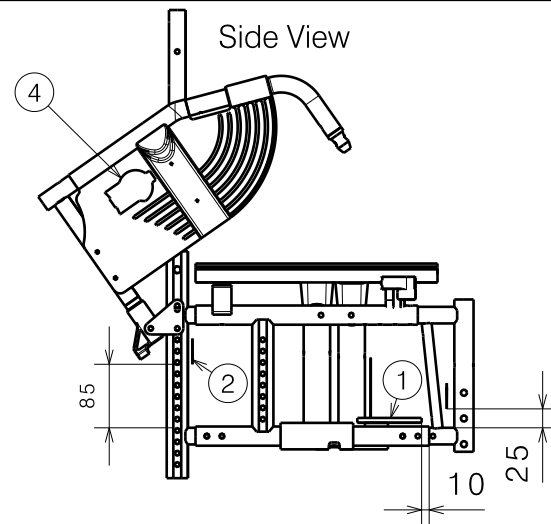

Isometric view
Scale: 3:20

Detail A

No.	Title	Art.nr.	Sticker	Number
1	Sticker Vermeiren 85x15	T001051		2
2	Sticker taxi hooks	T001076		4
3	Sticker serial number	T001097		1
4	Sticker name Eclips X4	T001038		2

STICKER CONFIGURATION ECLIPS X4 KIDS

Plan Number

E000732/C

Scale: 3:20

Drafted

Verified

Confirmed

Date