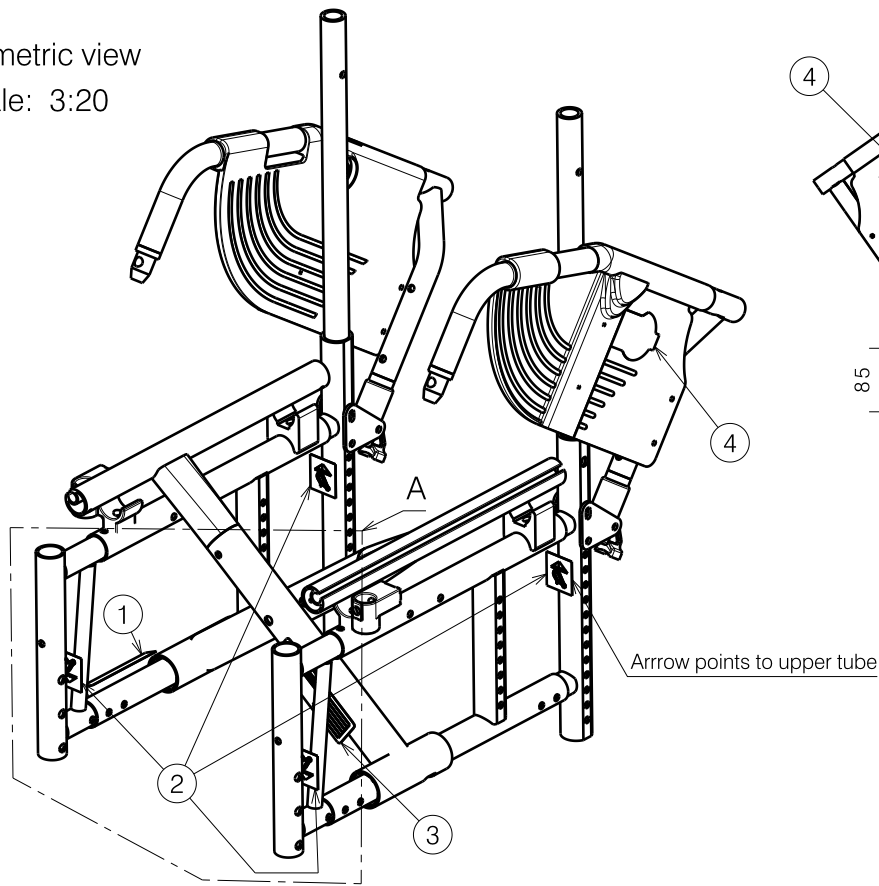

Isometric view
Scale: 3:20

Detail A

No.	Title	Art.nr.	Sticker	Number
1	Sticker Vermeiren 85x15	T001051		2
2	Sticker taxi hooks	T001076		4
3	Sticker serial number	T001097		1
4	Sticker name Eclips X4	T001038		2

STICKER CONFIGURATION ECLIPS X4 KIDS

Plan Number

E000732/C

Scale: 3:20

Drafted

Verified

Confirmed

Date