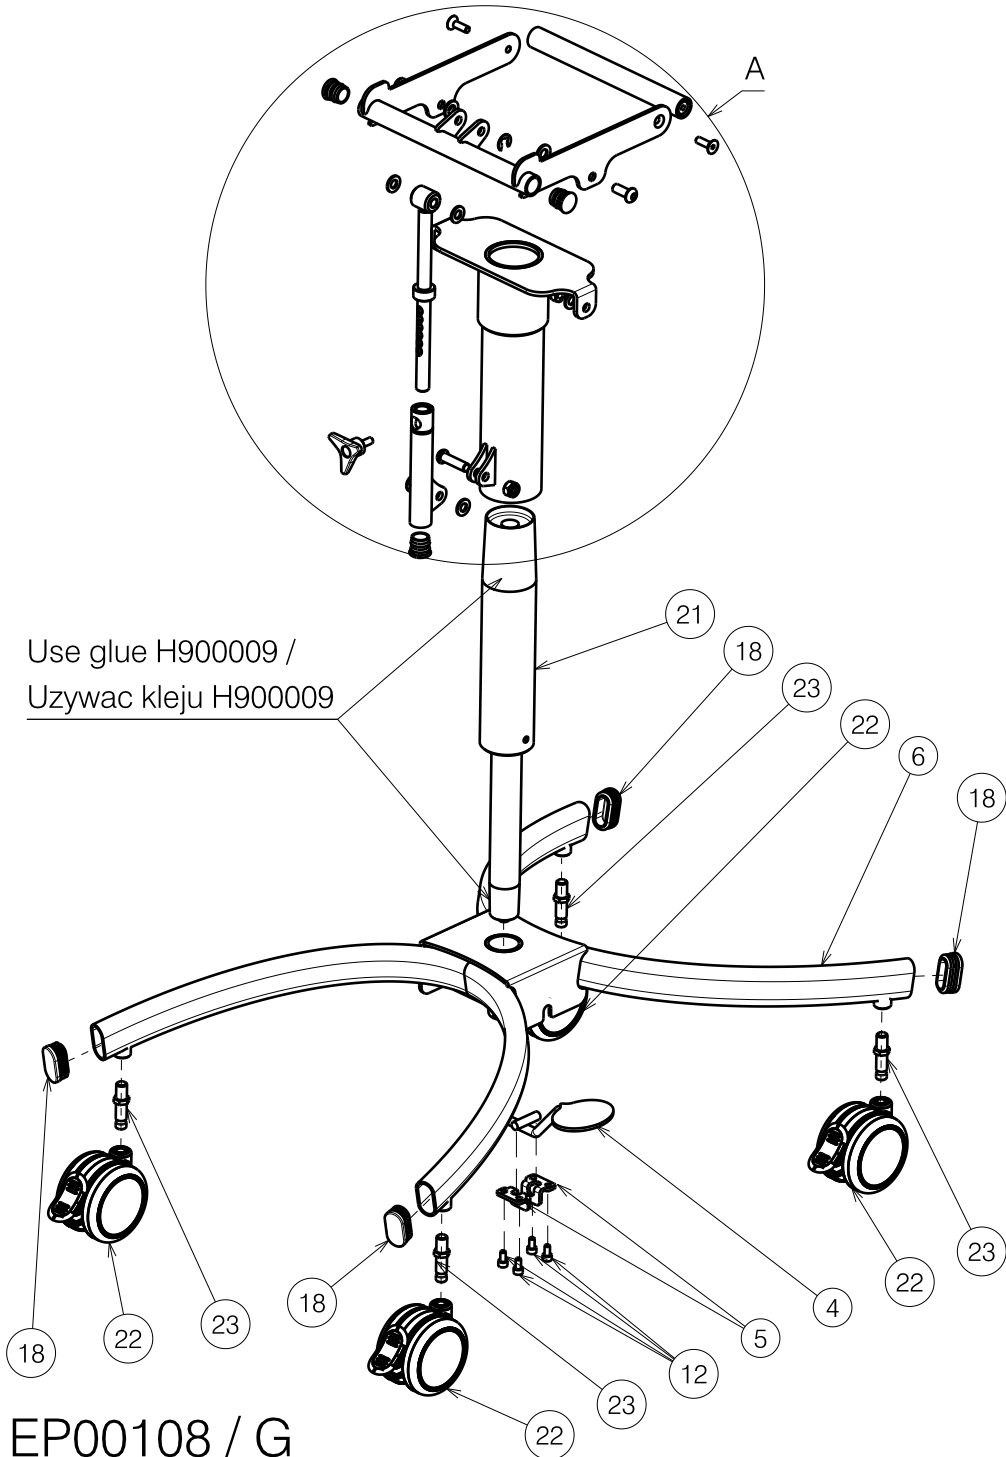

Use glue H900009 /
Uzywac kleju H900009

EP00108 / G

Detail A
Scale: 1:3

LOWER FRAME U82 SIZE 32				Plan No.
				EP00108/ G
Sheet 1/2				
Scale: 1:7	Drafted	Verified	Confirmed	
Date	04/02/2013	23/11/2018	23/11/2018	
Initials	WM	PM	TK	

Material			
No.	Plan	Article	Quantity
1	YP00521	1816000	1
2	YP04116	2846500	1
3	YP04121	2846106	1
4	YP04126	2846254	1
5	YP04131	2851500	2
6	YP04135	2846306	1
7	YP04140	2846406	1
8	YP04141	2846600	1
9	X001016	1001682	3
10	XP01112	2871800	1
11	M8x25	1990501	1
12	M5x10 DIN912	1001488	4
13	D9xD17 DIN126	1001554	2
14	D8.4xD17	1003199	6
15	M6x15	1009932	1
16	M6x20 DIN7991	1903081	2
17	---	1904152	1
18	---	1906679	4
19	M8x20	1992349	2
20	---	2990095	3
21	---	2992512	1
22	---	2992513	4
23	---	2992514	4

EP00108 / G

LOWER FRAME U82 SIZE 32				Plan No.
Sheet 2/2				EP00108/ G
Scale: 1:7	Drafted	Verified	Confirmed	
Date	04/02/2013	23/11/2018	23/11/2018	
Initials	WM	PM	TK	