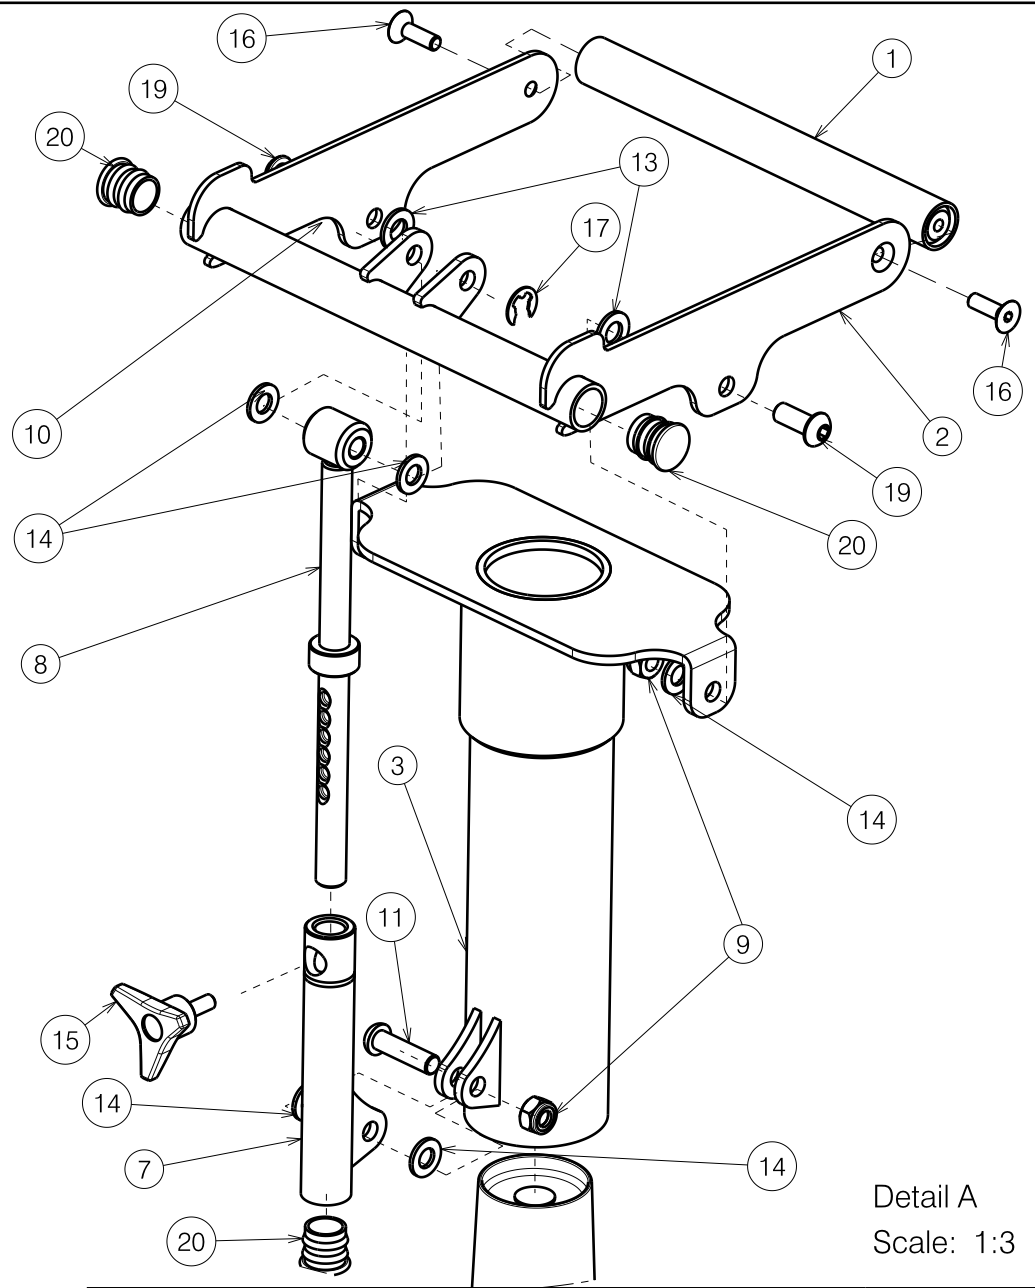

Use glue H900009 /
Uzywac kleju H900009

EP00108 / G

Detail A
Scale: 1:3

LOWER FRAME U82 SIZE 32				Plan No.
				EP00108/ G
Sheet 1/2				
Scale: 1:7	Drafted	Verified	Confirmed	
Date	04/02/2013	23/11/2018	23/11/2018	
Initials	WM	PM	TK	

Material			
No.	Plan	Article	Quantity
1	YP00521	1816000	1
2	YP04116	2846500	1
3	YP04121	2846106	1
4	YP04126	2846254	1
5	YP04131	2851500	2
6	YP04135	2846306	1
7	YP04140	2846406	1
8	YP04141	2846600	1
9	X001016	1001682	3
10	XP01112	2871800	1
11	M8x25	1990501	1
12	M5x10 DIN912	1001488	4
13	D9xD17 DIN126	1001554	2
14	D8.4xD17	1003199	6
15	M6x15	1009932	1
16	M6x20 DIN7991	1903081	2
17	---	1904152	1
18	---	1906679	4
19	M8x20	1992349	2
20	---	2990095	3
21	---	2992512	1
22	---	2992513	4
23	---	2992514	4

EP00108 / G

LOWER FRAME U82 SIZE 32				Plan No.
Sheet 2/2				EP00108/ G
Scale: 1:7	Drafted	Verified	Confirmed	
Date	04/02/2013	23/11/2018	23/11/2018	
Initials	WM	PM	TK	