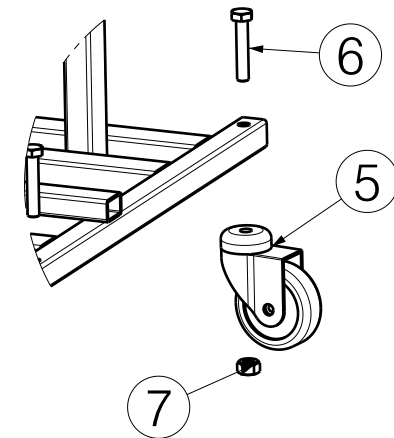

Material				
No.	Plan	Article	Quantity 1 set	Quantity 2 sets
1	YP05172	2702637	2	4
2	YP05175	2704437	2	4
3	YP05176	2702737	0	2
4	---	1995807	2	4
5	---	1001255	2	4
6	M10x50	1005636	4	8
7	---	1001683	4	8
8*	XP01405 (Cardboard)	U001105	1	2
9	---	H016007	4	8
10*	Cardboard spacer	2994866	2	4
11*	Cardboard corners	2993398	4	8
12*	Cardboard top spacer	2996533	1	2

* not depicted

Detail A
Scale: 2:13

EP00204 / G

981HOR TRANSPORT SYSTEM LUNA BASIC 2 LUNA 2 LUNA UL 2				Plan No. EP00204 / G
Scale: 1:13	Drafted	Verified	Confirmed	
Date	10/09/2015	27/08/2021	27/08/2021	
Initials	KR	DB	TK	