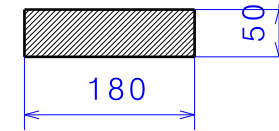

6-1009792 Velcro