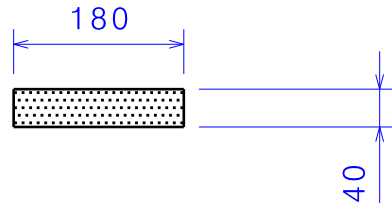

5-1905877 Velcro hook

11- 1009520 Belt

12- 1009791 Velcro

13-1009515 Belt

14-1009515 Belt

15- 1905877 Velcro hook 40mm cutted half

Type	35	40	45	50
A	1000	1100	1200	1300
B	160	210	260	310
C	425	475	525	575
D	395	445	495	545