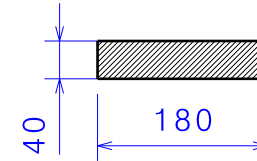

7-1905876 Velcro