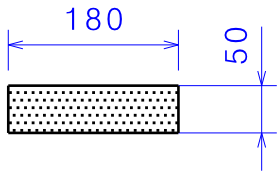

5-1905877 Velcro hook

11- 1009520 Belt

12- 1009791 Velcro

13-1009515 Belt

14-1009515 Belt

15- 1905877 Velcro hook 40mm cutted half

Type	35	40	45	50
A	1000	1100	1200	1300
B	160	210	260	310
C	425	475	525	575
D	395	445	495	545